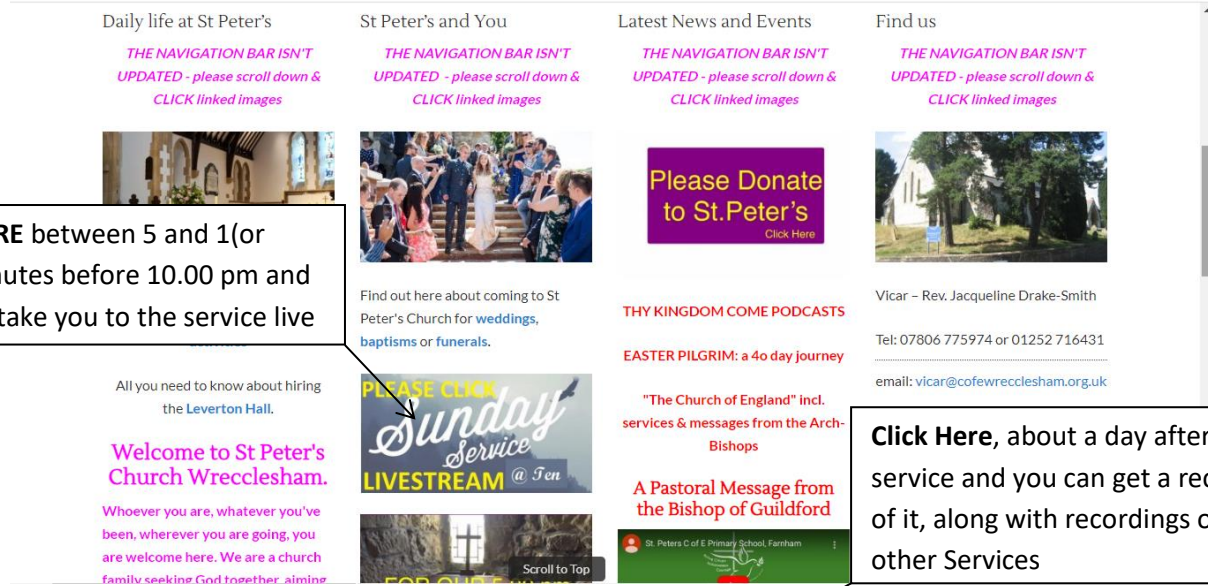

ST. PETER'S MAIN PAGE DOESN'T FIT ON YOUR COMPUTER SCREEN SO SCROLL DOWN TO SEE IT ALL

THIS is our web address but just typing St. Peter's Church Wrecclesham into Google should get you here.
Don't forget the "Wrecclesham" or you might get the Pope

CLICK HERE between 5 and 1(or later) minutes before 10.00 pm and it should take you to the service live

Click Here, about a day after the service and you can get a recording of it, along with recordings of all the other Services