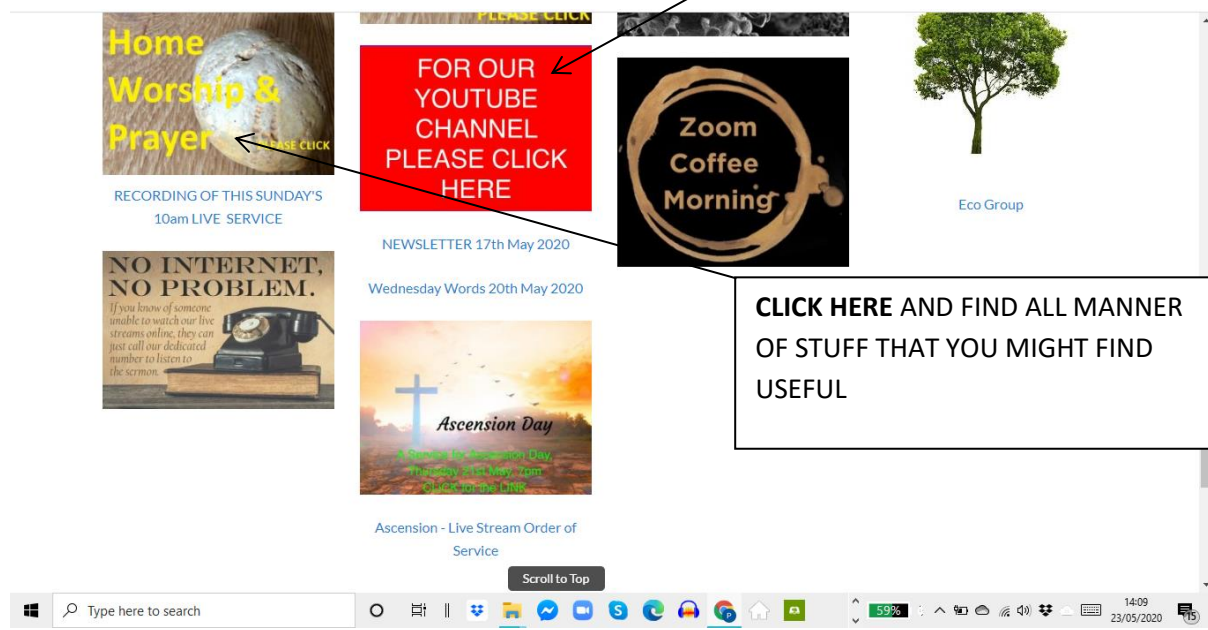

CLICK HERE AND FIND ALL MANNER OF STUFF THAT YOU MIGHT FIND USEFUL